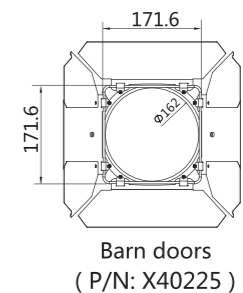

Lightone
光音

Expression Fresnel

Intensity Distribution & Illuminance At Distance SS808SW

2.0m	5972/8356lx	0.49m
4.0m	1493/2089lx	0.99m
6.0m	663/928lx	1.48m
8.0m	373/522lx	1.97m
10.0m	239/334lx	2.46m

Distance Eavg/Emax Beam Angle : 14° Beam Width

SS808SC

2.0m	5720/8500lx	0.49m
4.0m	1430/2125lx	0.99m
6.0m	635/944lx	1.48m
8.0m	357/531lx	1.97m
10.0m	229/340lx	2.46m

Distance Eavg/Emax Beam Angle : 14° Beam Width

- 100~240VAC Input Voltage
- On-board Dimmer
- 0~20Hz Strobe
- DMX512 Control Protocol
- DMX in/out Power in/out Fixture Connection
- 0-100%(16-bit) Dimmer
- Forced convection Cooling
- CE/cETL Certification
- 20°~45° Operation Temperature

Specifications

Model	SS808SW	SS808SC
Msx.Flux	5300lm	5400lm
Peak Intensity	34000cd(at 15°zoom)	34000cd(at 15°zoom)
Color Rendering	> 85Ra	> 85Ra
LED Qty	16PCS	16PCS
Driver Current	3A	3A
Max Power	180W	180W
Control Personality	UNO, DOS, STD.P 1CH, 2CHS, 5CHS	UNO, DOS, STD.P 1CH, 2CHS, 5CHS
Electronic Zoom	15°-45°	15°-45°
Color Temperature	3200K±5%	5600K±5%
Dimensions	417X286X260mm	417X286X260mm
Weight	6.6kg	6.6kg
Housing	Extruded aluminium	Extruded aluminium
Color	Black	Black
Environment	Dry	Dry

Dimension

Accessories

* Accessories not included unless otherwise stated