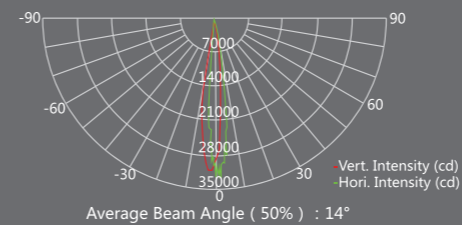

Lightone
光音

Expression Fresnel

Intensity Distribution & Illuminance At Distance SS808SW

2.0m	5972/8356lx	0.49m
4.0m	1493/2089lx	0.99m
6.0m	663/928lx	1.48m
8.0m	373/522lx	1.97m
10.0m	239/334lx	2.46m

Distance Eavg/Emax Beam Angle : 14° Beam Width

SS808SC

2.0m	5720/8500lx	0.49m
4.0m	1430/2125lx	0.99m
6.0m	635/944lx	1.48m
8.0m	357/531lx	1.97m
10.0m	229/340lx	2.46m

Distance Eavg/Emax Beam Angle : 14° Beam Width

- 100~240VAC Input Voltage
- On-board Dimmer
- 0~20Hz Strobe
- DMX512 Control Protocol
- DMX in/out Power in/out Fixture Connection
- 0-100%(16-bit) Dimmer
- Forced convection Cooling
- CE/cETL Certification
- 20°~45° Operation Temperature

Specifications

Model	SS808SW	SS808SC
Msx.Flux	5300lm	5400lm
Peak Intensity	34000cd(at 15°zoom)	34000cd(at 15°zoom)
Color Rendering	> 85Ra	> 85Ra
LED Qty	16PCS	16PCS
Driver Current	3A	3A
Max Power	180W	180W
Control Personality	UNO, DOS, STD.P 1CH, 2CHS, 5CHS	UNO, DOS, STD.P 1CH, 2CHS, 5CHS
Electronic Zoom	15°-45°	15°-45°
Color Temperature	3200K±5%	5600K±5%
Dimensions	417X286X260mm	417X286X260mm
Weight	6.6kg	6.6kg
Housing	Extruded aluminium	Extruded aluminium
Color	Black	Black
Environment	Dry	Dry