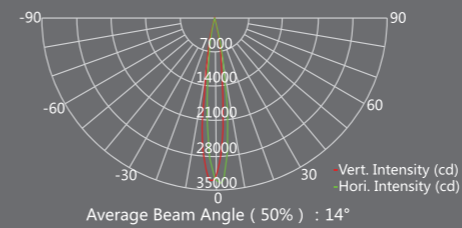

Lightone
光音

Expression Fresnel

Intensity Distribution & Illuminance At Distance SS808SW

2.0m	5972/8356lx	0.49m
4.0m	1493/2089lx	0.99m
6.0m	663/928lx	1.48m
8.0m	373/522lx	1.97m
10.0m	239/334lx	2.46m

Distance Eavg/Emax Beam Angle : 14° Beam Width

SS808SC

2.0m	5720/8500lx	0.49m
4.0m	1430/2125lx	0.99m
6.0m	635/944lx	1.48m
8.0m	357/531lx	1.97m
10.0m	229/340lx	2.46m

Distance Eavg/Emax Beam Angle : 14° Beam Width

- 100~240VAC Input Voltage
- On-board Dimmer
- 0~20Hz Strobe
- DMX512 Control Protocol
- DMX in/out Power in/out Fixture Connection
- 0-100%(16-bit) Dimmer
- Forced convection Cooling
- CE/cETL Certification
- 20°~45° Operation Temperature

Specifications

Model	SS808SW	SS808SC
Msx.Flux	5300lm	5400lm
Peak Intensity	34000cd(at 15°zoom)	34000cd(at 15°zoom)
Color Rendering	> 85Ra	> 85Ra
LED Qty	16PCS	16PCS
Driver Current	3A	3A
Max Power	180W	180W
Control Personality	UNO, DOS, STD.P 1CH, 2CHS, 5CHS	UNO, DOS, STD.P 1CH, 2CHS, 5CHS
Electronic Zoom	15°-45°	15°-45°
Color Temperature	3200K±5%	5600K±5%
Dimensions	417X286X260mm	417X286X260mm
Weight	6.6kg	6.6kg
Housing	Extruded aluminium	Extruded aluminium
Color	Black	Black
Environment	Dry	Dry