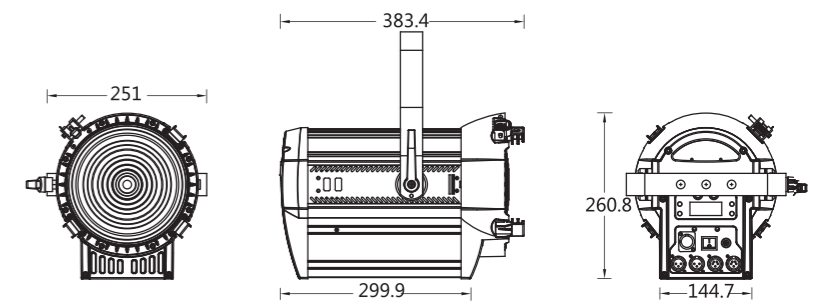

Lightone
光音

Expression Fresnel

Intensity Distribution & Illuminance At Distance SS808SW

2.0m	5972/8356lx	0.49m
4.0m	1493/2089lx	0.99m
6.0m	663/928lx	1.48m
8.0m	373/522lx	1.97m
10.0m	239/334lx	2.46m

Distance Eavg/Emax Beam Angle : 14° Beam Width

SS808SC

2.0m	5720/8500lx	0.49m
4.0m	1430/2125lx	0.99m
6.0m	635/944lx	1.48m
8.0m	357/531lx	1.97m
10.0m	229/340lx	2.46m

Distance Eavg/Emax Beam Angle : 14° Beam Width

- 100~240VAC Input Voltage
- On-board Dimmer
- 0~20Hz Strobe
- DMX512 Control Protocol
- DMX in/out Power in/out Fixture Connection
- 0-100%(16-bit) Dimmer
- Forced convection Cooling
- CE/cETL Certification
- 20°~45° Operation Temperature

Specifications

Model	SS808SW	SS808SC
Msx.Flux	5300lm	5400lm
Peak Intensity	34000cd(at 15°zoom)	34000cd(at 15°zoom)
Color Rendering	> 85Ra	> 85Ra
LED Qty	16PCS	16PCS
Driver Current	3A	3A
Max Power	180W	180W
Control Personality	UNO, DOS, STD.P 1CH, 2CHS, 5CHS	UNO, DOS, STD.P 1CH, 2CHS, 5CHS
Electronic Zoom	15°-45°	15°-45°
Color Temperature	3200K±5%	5600K±5%
Dimensions	417X286X260mm	417X286X260mm
Weight	6.6kg	6.6kg
Housing	Extruded aluminium	Extruded aluminium
Color	Black	Black
Environment	Dry	Dry

Dimension

Accessories

* Accessories not included unless otherwise stated