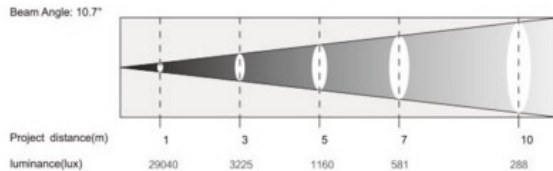

**ארבעה פנסים מבוססי בטרייה.
בארגז המתחבר לחשמל עבור טעינה.
לחיבור קווי או אלחוטי של תקשורת
למקומות לא נגישים לתקשורת.
עוצמה של 40 ואט.
לשימוש פנים וחוץ.**