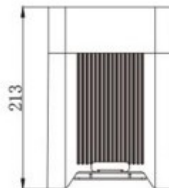

**ארבעה פנסים מבוססי בטרייה.
בארגז המתחבר לחשמל עבור טעינה.
לחיבור קווי או אלחוטי של תקשורת
למקומות לא נגישים לתקשורת.
עוצמה של 40 ואט.
לשימוש פנים וחוץ.**