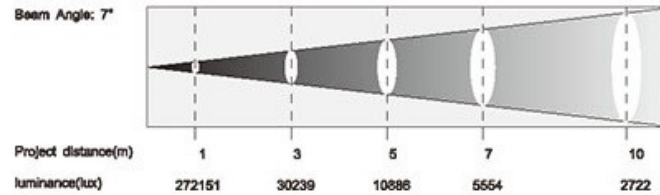

Lightone

לייטון

מטריצה לד 7*7
 צבע לבן חם
 עדשות צרות ליצירת
 קרניים חזקות

Photometrics

Light Source:	Cree XP-E 3W 2800K LED
Beam Angle:	7°
Field Angle:	11°
Output:	10886 LUX @ 5 meters

2800K warm white halogen look-alike pixel map projector

Variety of dimming curve effects to reproduce the look and feel of tungsten lighting

49 x 3W Warm White LEDs (CREE)

7 x 7 pixel matrix

7° beam angle (each individual LED)

Built for touring with durable construction and excellent heat dissipation